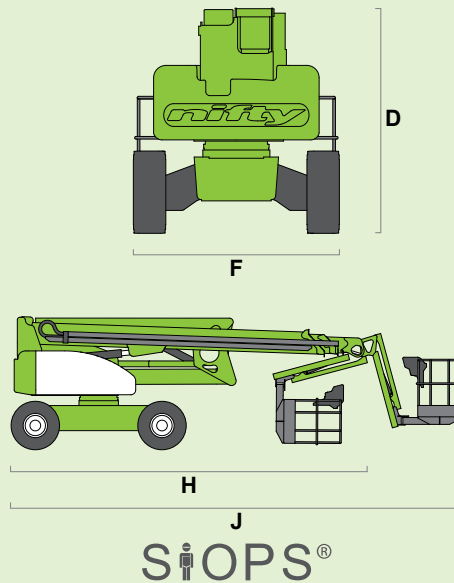

SIOPS®

niftylift

Chalkdell Drive, Shenley Wood,
Milton Keynes, MK5 6GF
England, United Kingdom
+44 (0)1908 223456
sales@niftylift.com
www.niftylift.com