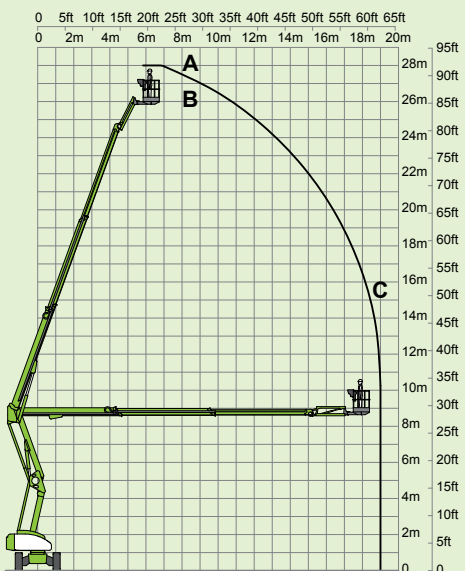

SIOPS®

niftylift

Chalkdell Drive, Shenley Wood,
Milton Keynes, MK5 6GF
England, United Kingdom
+44 (0)1908 223456
sales@niftylift.com
www.niftylift.com